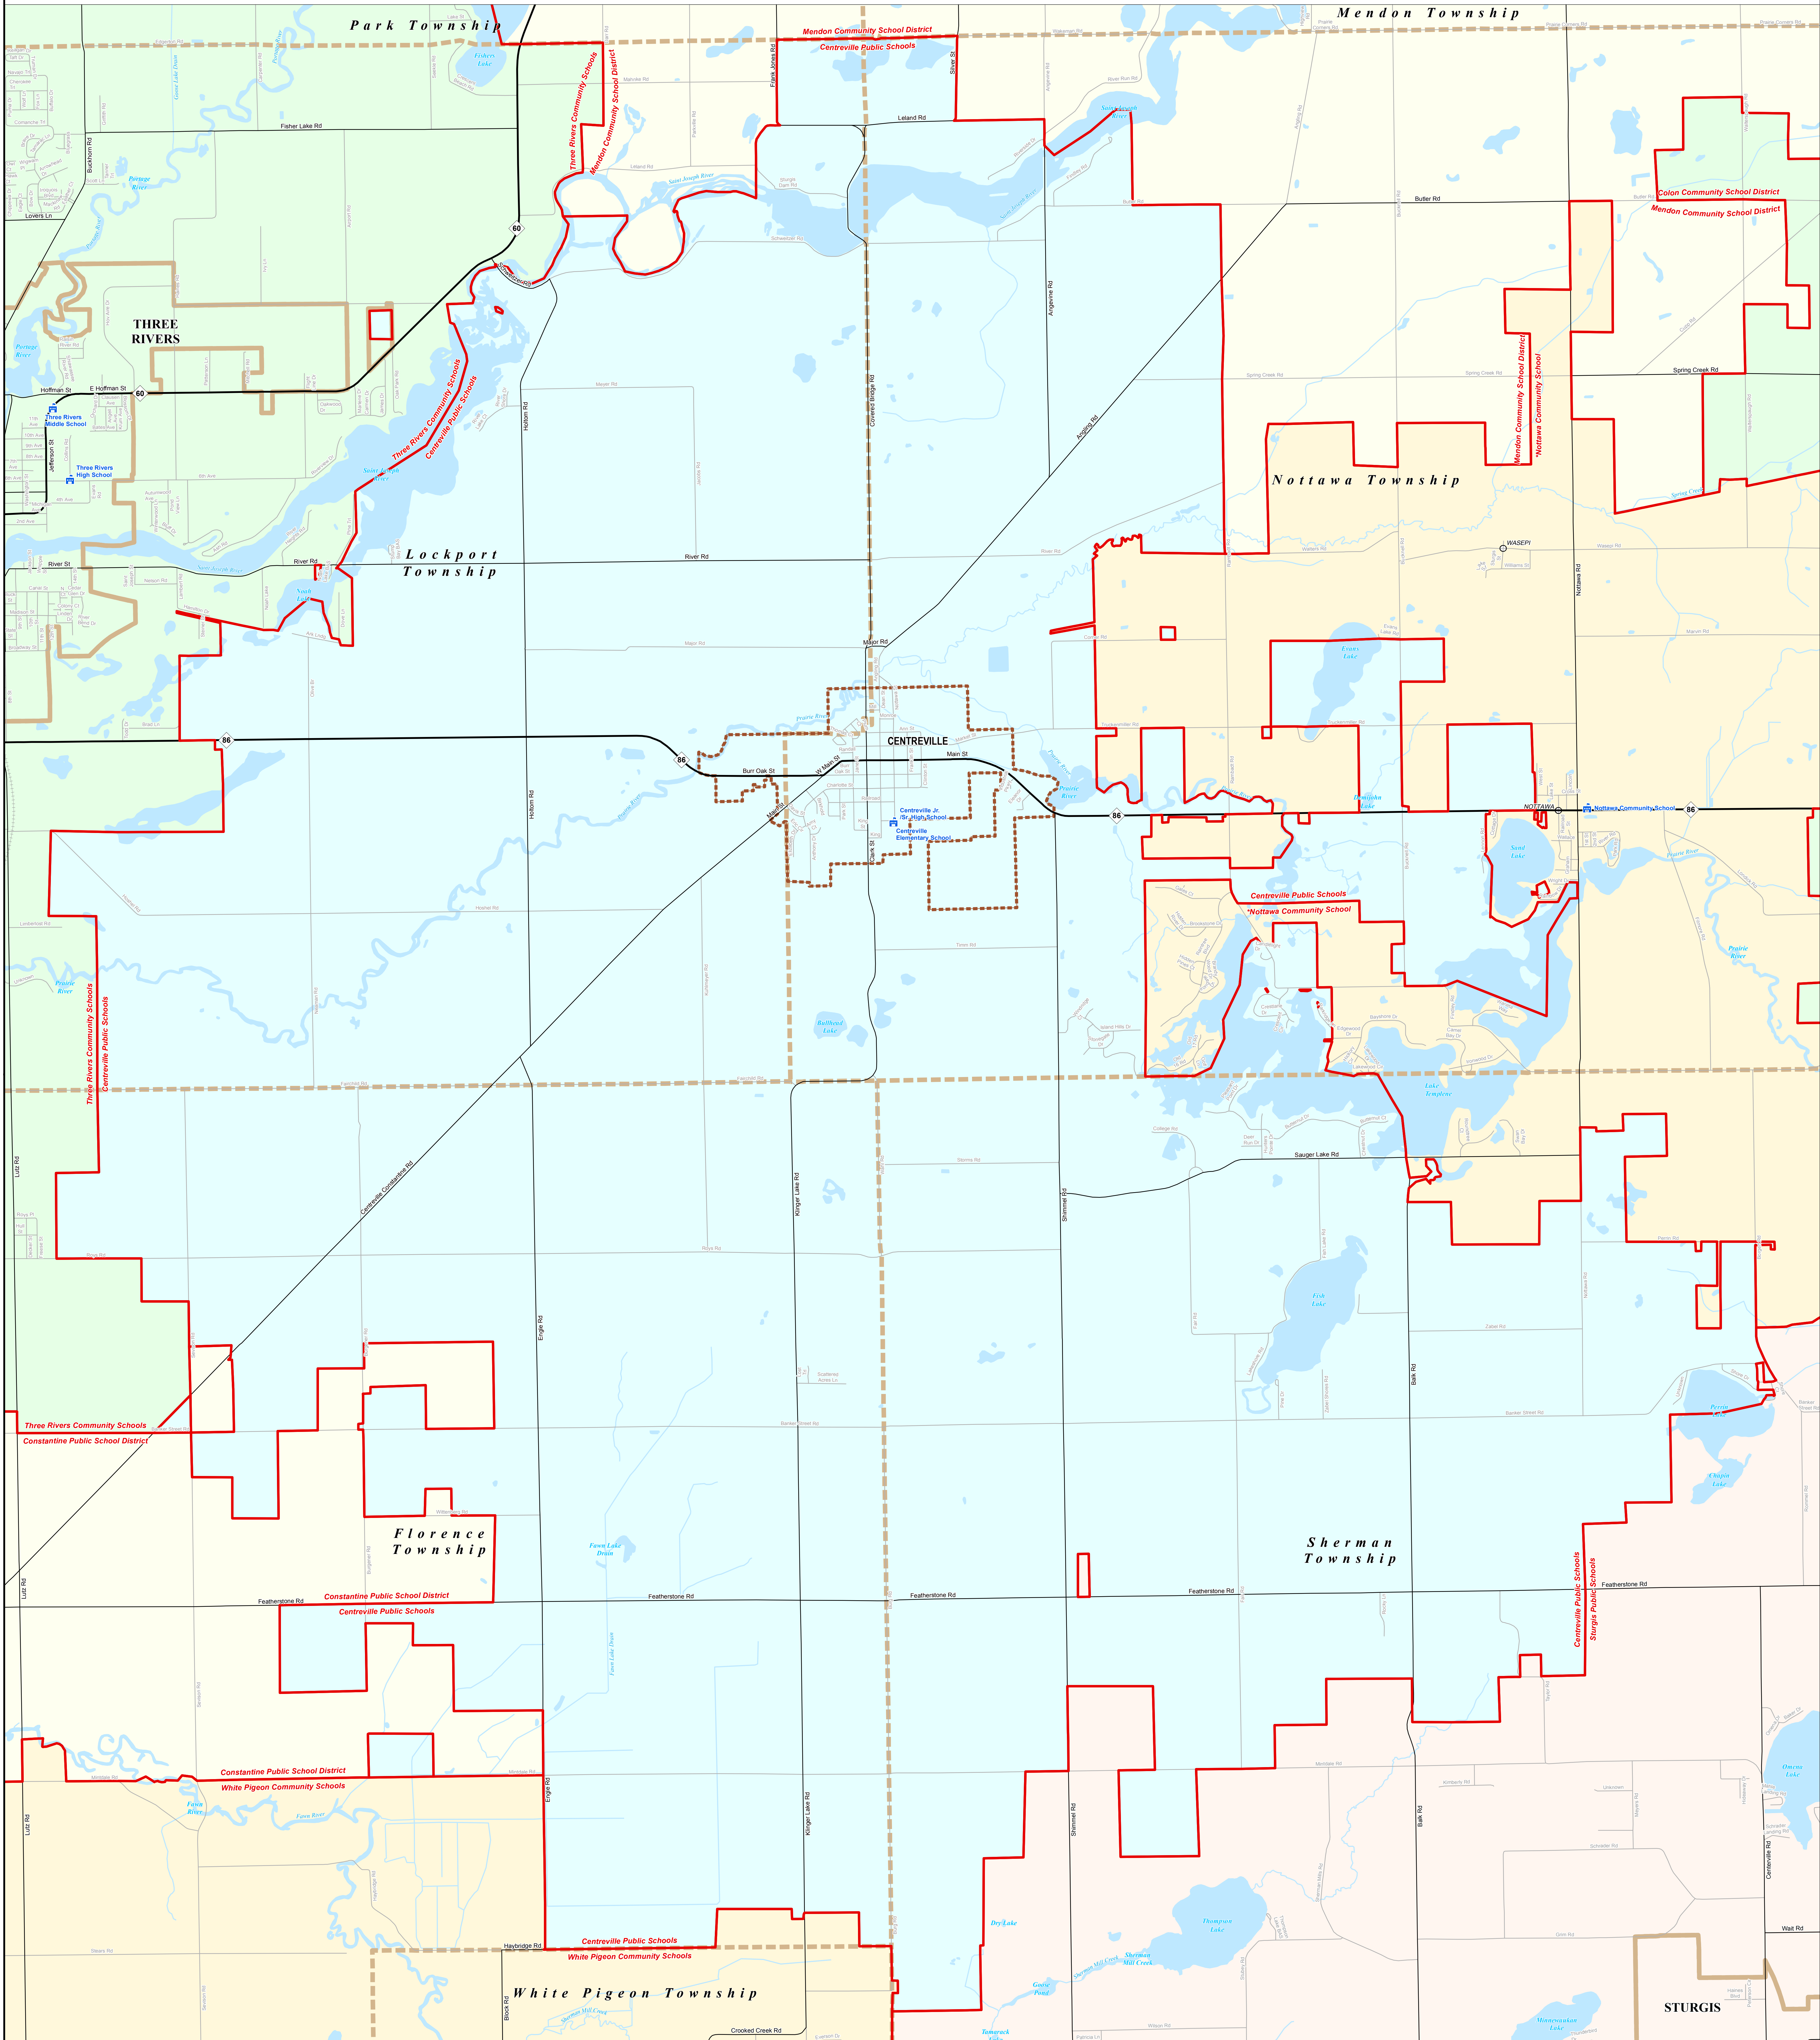

CENTREVILLE PUBLIC SCHOOLS

St. Joseph County ISD

*Note: Non K-12 School Districts identified with Asterisk (*) in Name

11/14/13

Legend	
School District	School
County	Water Feature
City	River, Stream, or Drain
Township	Railroad
Village	Freeway
Census Designated Place	Primary Road
	Local Road

Source: Michigan Geographic Framework, v13a